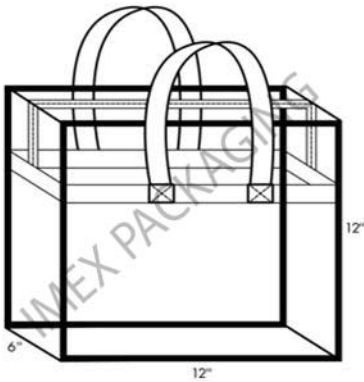

**CLEAR STADIUM BAGS**

**NEW ITEMS**

**CVNFLBZIP**

**CVNFLBK**

<b>ZIPPER TOP TOTE</b>	
Size (L x H x W)	IMEX Part #
12" x 12" x 6"	CVNFLBZIP
5 Panel Zipper Tote Bag; 8 gauge Clear Phthalate Free Vinyl; #4 Black Nylon Zipper thru top and down 3" each side; Black IMEX Cosmetic POM puller; Black 75 gram PPNW sewn seams; Two 2-ply 1x26.5" PPNW handles, sewn into 1" band; Band is sewn on all 4 sides	
100/Carton	1 Carton <i>Minimum</i>

<b>OPEN TOP TOTE</b>	
Size (L x H x W)	IMEX Part #
12" x 12" x 6"	CVNFLBK
3-Panel Open Tote Bag; 8 gauge Clear Phthalate Free Vinyl; Open at Top without closure; Black 75 gram PPNW sewn seams; Black thread; Two 2-ply 1x26.5" black 75 Gram PPNW Handles, sewn into 1" (2-ply PVC lip)	
100/Carton	1 Carton <i>Minimum</i>