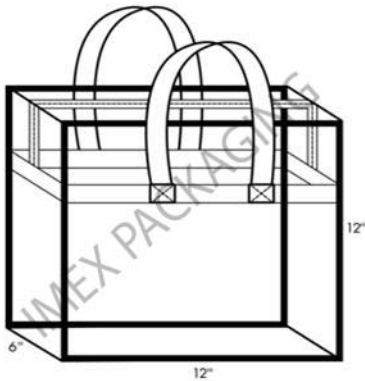

CLEAR STADIUM BAGS

ZIPPER TOP TOTE	
Size (L x H x W)	Part #
12" x 12" x 6"	CVNFLBZIP
5 Panel Zipper Tote Bag; 8 gauge Clear Phthalate Free Vinyl; #4 Black Nylon Zipper thru top and down 3" each side; Black IMEX Cosmetic POM puller; Black 75 gram PPNW sewn seams; Two 2-ply 1x26.5" PPNW handles, sewn into 1" band; Band is sewn on all 4 sides	
200 Pieces per Carton	
Minimum Shipment 1 Carton	

OPEN TOP TOTE	
Size (L x H x W)	Part #
12" x 12" x 6"	CVNFLBK
3-Panel Open Tote Bag; 8 gauge Clear Phthalate Free Vinyl; Open at Top without closure; Black 75 gram PPNW sewn seams; Black thread; Two 2-ply 1x26.5" black 75 Gram PPNW Handles, sewn into 1" (2-ply PVC lip)	
200 pcs per Carton	
Minimum Shipment 1 Carton	