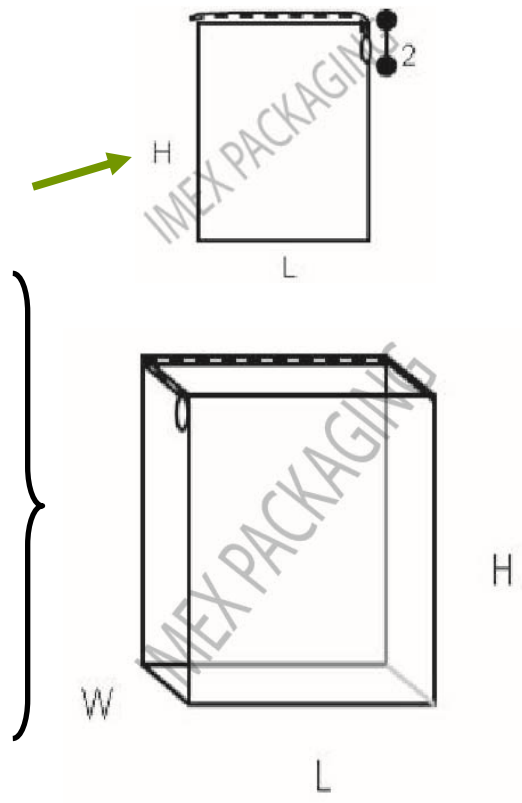

Comforter Size Bags	
Size (L x H x W)	Phthalate Free Vinyl Part #
20" x 23" x 6"	VCB206-PF
20" x 23" x 8"	VCB208-PF
23" x 23" x 8"	VCB238-PF
23" x 23" x 10"	VCB2310-PF
23" x 23" x 12"	VCB2312-PF
24" x 27" x 8"	VCB248-PF
4 gauge clear vinyl, clear sewn seams; white nylon zipper around 3 sides of top	
150 pcs per Carton	
Minimum Shipment 7 Cartons	

Accessory Bags	
Size (L x H x W)	Phthalate Free Vinyl Part #
12.5" x 15." x 2.5"	VBT2.5-PF
12.5" x 15.5" x 4"	VBT4-PF
4 gauge clear phthalate vinyl, clear sewn seams; white nylon zipper around 3 sides of top	
250 pcs per Carton	
Minimum Shipment 4 Cartons	

imex PACKAGING
The Clear Choice

2559 Plantation Center Dr
Matthews, NC 28105

Phone: 704-815-4600
Fax: 704-815-4601

Textile Style Stock Bags

Accessory Bags with White Nylon Zipper & POM Puller

<i>Size (L x H x W)</i>	<i>Phthalate Free Vinyl Part #</i>
9.5" x 11.5" (flat bag)	VZBF-PF
9.5" x 11.5" x 1"	VZB1-PF
9.5" x 11.5" x 2"	VZB2-PF
9.5" x 11.5" x 3"	VZB3-PF
9.5" x 11.5" x 4"	VZB4-PF
9.5" x 11.5" x 5"	VZB5-PF
9.5" x 11.5" x 6"	VZB6-PF

4 gauge clear phthalate free vinyl, clear sewn seams; white nylon zipper around 3 sides of top, w/POM puller; NO pockets

250 pcs per Carton

Minimum Shipment 4 Cartons

2559 Plantation Center Dr
Mathews, NC 28105