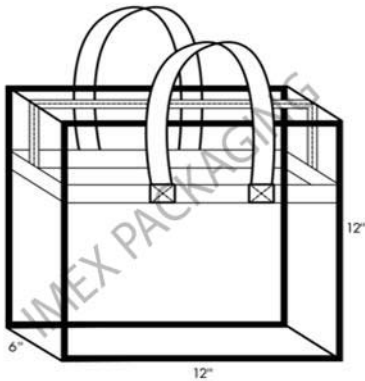

Cosmetic Style Stock Bags

Drawstring Bags	
Size (dia x H)	Phthalate Free Vinyl Part Number
3" dia x 6"	CV36W-PF or CV36B-PF
4" dia x 9"	CV49W-PF or CV49B**
5" dia x 8"	CV58W-PF or CV58W-PF
6" dia x 12"	CV612B-PF or CV612W-PF
6" dia x 14"	CV614B-PF or CV614W-PF
6 gauge DPC vinyl, heat sealed seams, White or Black drawstring pulls from two sides	
<i>**Currently available in Regular Vinyl; will be replenished with Phthalate Free Vinyl</i>	
500 pcs per Carton	
Minimum Shipment - 2 Cartons	

All Cosmetic-Style Stock Bags are made with 6 or 8 gauge Double Polished Clear ("DPC") Vinyl.

imex PACKAGING
The Clear Choice

2559 Plantation Center Dr
 Matthews, NC 28105

Phone: 704-815-4600
 Fax: 704-815-4601

CLEAR STADIUM BAGS

ZIPPER TOP TOTE	
Size (L x H x W)	Part #
12" x 12" x 6"	CVNFLBZIP
5 Panel Zipper Tote Bag; 8 gauge Clear Phthalate Free Vinyl; #4 Black Nylon Zipper thru top and down 3" each side; Black IMEX Cosmetic POM puller; Black 75 gram PPNW sewn seams; Two 2-ply 1x26.5" PPNW handles, sewn into 1" band; Band is sewn on all 4 sides	
200 Pieces per Carton	
Minimum Shipment 1 Carton	

OPEN TOP TOTE	
Size (L x H x W)	Part #
12" x 12" x 6"	CVNFLBK
3-Panel Open Tote Bag; 8 gauge Clear Phthalate Free Vinyl; Open at Top without closure; Black 75 gram PPNW sewn seams; Black thread; Two 2-ply 1x26.5" black 75 Gram PPNW Handles, sewn into 1" (2-ply PVC lip)	
200 pcs per Carton	
Minimum Shipment 1 Carton	