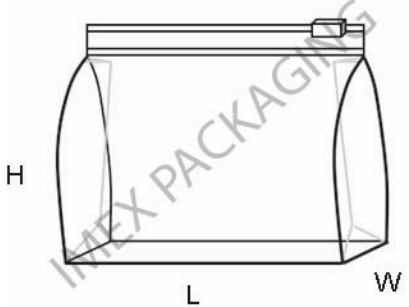

Zipper Bags with Hang Loop-Natural Hemp

Size (L x H x W)	Part #
6" x 4" x 1.5"	CV641H
7" x 5" x 1.5"	CV751H
8" x 6" x 1.5"	CV861H
8.5" x 8" x 2.5"	CV882H
6 gauge DPC PEVA-front panel; Frosted PEVA-back panel; Natural Hemp—(2) sides and bottom panel, Hemp sewn binding and matching #3 PMS# Warm Gray 4C nylon zipper goes through the top and extends beyond one side; has carry loop at other end	
500 pcs per Carton	
Minimum Shipment - 1 Carton	

All Cosmetic-Style Stock Bags are made with 6 or 8 gauge Double Polished Clear ("DPC") Vinyl.

imex PACKAGING

The Clear Choice

2559 Plantation Center Dr
Mathews, NC 28105

Phone: 704-815-4600
Fax: 704-815-4601

Cosmetic Style Stock Bags

Snap Bag	
Size (L x H x W)	<i>PHTHALATE FREE Vinyl Part #</i>
4.5" x 3.25" x 1.25" + 2.25" flap	CV431S-PF
6" x 4" x 1.5" + 1.5" flap	CV641S-PF
6 gauge DPC, heat sealed seams, white PP snap on flap	
500 pcs per Carton	
Minimum Shipment - 2 Cartons	

PVC Zipper Slider Bags	
Size (L x H x W)	<i>Phthalate Free Part #</i>
6" x 4" x 1.5"	CV641Z-PF
7" x 5" x 1.5"	CV751Z-PF
6" x 9" x 1.75"	**CV691Z
8" x 6" x 1.5"	CV861Z-PF
6 gauge DPC, heat sealed seams, PVC zipper and slider	
<i>**Currently available in Regular Vinyl; will be replenished with Phthalate Free Vinyl</i>	
500 pcs per Carton	
Minimum Shipment - 2 Cartons	