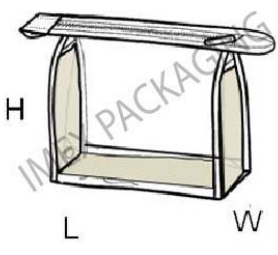

Cosmetic Style Stock Bags

Zipper Bags with Hang Loop

Size (L x H x W)	Phthalate Free Part #
4" x 6" x 1.5"	**CV461W or CV461B-PF
4" x 8" x 2"	**CV482W or CV482B
5" x 7" x 1.5"	CV571W-PF or CV571B-PF
6" x 4" x 1.5"	CV641W-PF or CV641B-PF
6" x 8" x 1.5"	CV681W-PF or CV681B-PF
7" x 5" x 1.5"	CV751W-PF or CV751B-PF
8" x 6" x 1.5"	CV861W-PF or CV861B-PF
8.5" x 8" x 2.5"	CV882W-PF or CV882B-PF
6 gauge DPC, White (W) or Black (B) sewn binding and zipper, nylon zipper goes <i>through</i> the top and extends beyond one side; has carry loop at other end	
500 pcs per Carton	
<i>**Currently available in Regular Vinyl; will be replenished with Phthalate Free Vinyl</i>	
Minimum Shipment - 2 Cartons	

Zipper Bags with Hang Loop-Natural Hemp

Size (L x H x W)	Part #
6" x 4" x 1.5"	CV641H
7" x 5" x 1.5"	CV751H
8" x 6" x 1.5"	CV861H
8.5" x 8" x 2.5"	CV882H
6 gauge DPC PEVA-front panel; Frosted PEVA-back panel; Natural Hemp—(2) sides and bottom panel, Hemp sewn binding and matching #3 PMS# Warm Gray 4C nylon zipper goes through the top and extends beyond one side; has carry loop at other end	
500 pcs per Carton	
Minimum Shipment - 1 Carton	

All Cosmetic-Style Stock Bags are made with 6 or 8 gauge Double Polished Clear ("DPC") Vinyl.

imex PACKAGING

The Clear Choice

2559 Plantation Center Dr
Mathews, NC 28105

Phone: 704-815-4600
Fax: 704-815-4601

Cosmetic Style Stock Bags

Snap Bag	
Size (L x H x W)	<i>PHTHALATE FREE Vinyl Part #</i>
4.5" x 3.25" x 1.25" + 2.25" flap	CV431S-PF
6" x 4" x 1.5" + 1.5" flap	CV641S-PF
6 gauge DPC, heat sealed seams, white PP snap on flap	
500 pcs per Carton	
Minimum Shipment - 2 Cartons	