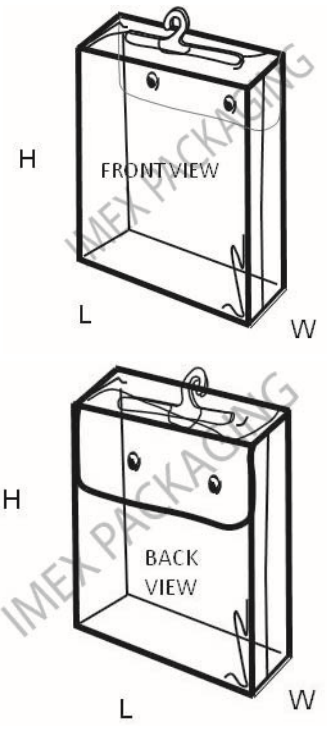

Accessory Bags	
Size (L x H x W)	Phthalate Free Vinyl Part #
12.5" x 15." x 2.5"	VBT2.5-PF
12.5" x 15.5" x 4"	VBT4-PF
4 gauge clear phthalate vinyl, clear sewn seams; white nylon zipper around 3 sides of top	
250 pcs per Carton	
Minimum Shipment 4 Cartons	

imex PACKAGING
The Clear Choice

2559 Plantation Center Dr
Matthews, NC 28105

Phone: 704-815-4600
Fax: 704-815-4601

Textile Style Stock Bags

Accessory Bags with White Nylon Zipper & POM Puller

<i>Size (L x H x W)</i>	<i>Phthalate Free Vinyl Part #</i>
9.5" x 11.5" (flat bag)	VZBF-PF
9.5" x 11.5" x 1"	VZB1-PF
9.5" x 11.5" x 2"	VZB2-PF
9.5" x 11.5" x 3"	VZB3-PF
9.5" x 11.5" x 4"	VZB4-PF
9.5" x 11.5" x 5"	VZB5-PF
9.5" x 11.5" x 6"	VZB6-PF

4 gauge clear phthalate free vinyl, clear sewn seams; white nylon zipper around 3 sides of top, w/POM puller; NO pockets

250 pcs per Carton

Minimum Shipment 4 Cartons

2559 Plantation Center Dr
Mathews, NC 28105

Phone: 704-815-4600
Fax: 704-815-4601

**Textile Style
Stock Bags**

Accessory Bags w/Hanger		
Size (L x H x W)	Phthalate Free Vinyl Part #	Gauge
6.5" x 11" x 1 + 3" flap	VTB611-PF	4
Above: 4 gauge clear phthalate free vinyl, heat sealed seams, flap with PVC SNAPS		
9" x 11" x 0.5 + 4" flap	VTB0.5-PF	5
9" x 11" x 1.0 + 4" flap	VTB1-PF	5
9" x 11" x 2.0 + 5" flap	VTB92-PF	6
9" x 11" x 2.5 + 5.5" flap	VTB92.5-PF	6
Above: 5 or 6 gauge clear phthalate free vinyl, heat sealed seams, flap with METAL SNAPS , clear 199X hanger in top		
250 pcs per Carton		
Minimum Shipment 4 Cartons		