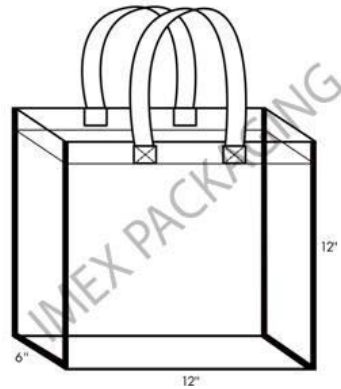

CVNFLBK

To provide a safer environment for the public and significantly expedite fan entry into stadiums, NFL teams have implemented an NFL policy this year that limits the size and type of bags that may be brought into stadiums. These bags meet this requirement!

imex PACKAGING
The Clear Choice

2559 Plantation Center Dr
Matthews, NC 28105

Phone: 704-815-4600
Fax: 704-815-4601