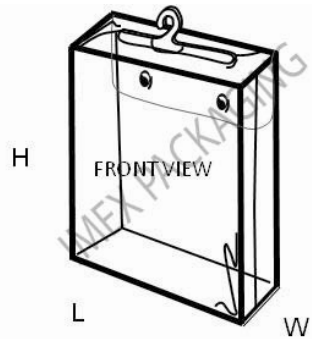

### Accessory Bags w/white nylon zipper & POM puller

Size (L x H x W)	IMEX Part #
9.5" x 11.5" (flat bag)	VZBF
9.5" x 11.5" x 1"	VZB1
9.5" x 11.5" x 2"	VZB2
9.5" x 11.5" x 3"	VZB3
9.5" x 11.5" x 4"	VZB4
9.5" x 11.5" x 5"	VZB5
9.5" x 11.5" x 6"	VZB6

Above: 4 gauge clear vinyl, clear sewn seams, white nylon zipper around top w/POM puller, no pockets, 288/carton.

*4 carton minimum*

## Textile Style Stock Bags

Accessory Bags w/hanger		
Size (L x H x W)	IMEX Part #	Gauge
6.5" x 11" x 1 + 3" flap	VTB611	4
Above: 4 gauge clear vinyl, heat sealed seams, flap with <b>PVC snaps</b> .		
9" x 11" x 0.5 + 4" flap	VTB0.5	5
9" x 11" x 1 + 4" flap	VTB1	5
9" x 11" x 2 + 5" flap	VTB92	6
9" x 11" x 2.5 + 5.5" flap	VTB92.5	6
Above: 5 or 6 gauge clear vinyl, heat sealed seams, flap with <b>metal snaps</b> , clear 109x hanger in top. 288/carton		
<b>4 carton minimum</b>		