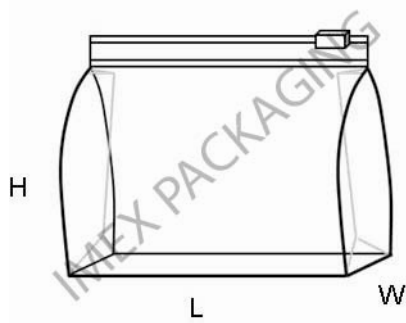

### Zipper Bags with Hang Loop

Size (L x H x W)	IMEX Part #
6" x 4" x 1.5"	CV641H
7" x 5" x 1.5"	CV751H
8" x 6" x 1.5"	CV861H
8.5" x 8" x 2.5"	CV882H

6 gauge DPC PEVA-front panel; Frosted PEVA-back panel; Natural Hemp—(2) sides and bottom panel, Hemp sewn binding and matching #3 PMS# Warm Gray 4C nylon zipper goes through the top and extends beyond one side; has carry loop at other end; 500/carton

1 Carton *Minimum*

All Cosmetic-Style Stock Bags are made with 6 or 8 gauge Double Polished Clear ("DPC") vinyl

**imex** PACKAGING  
*The Clear Choice*

2559 Plantation Center Dr  
 Matthews, NC 28105

Phone: 704-815-4600  
 Fax: 704-815-4601

## Cosmetic Style Stock Bags

PVC Zipper Slider Bags	
Size (L x H x W)	IMEX Part #
6" x 4" x 1.5"	CV641Z
7" x 5" x 1.5"	CV751Z
6" x 9" x 1.75"	CV691Z
8" x 6" x 1.5"	CV861Z
6 gauge DPC, heat sealed seams, PVC zipper and slider, 500/carton	
2 Carton <i>Minimum</i>	

3" dia x 6",  
5" dia x 8"  
and  
4" dia x 9"

Drawstring Bags	
Size (dia x H)	IMEX Part #
3" dia x 6"	CV36WH or BL
4" dia x 9"	CV49WH or BL
5" dia x 8"	CV58WH or BL
6" dia x 12"	CV612WH or BL *
6" dia x 14"	CV614WH or BL *
6 gauge DPC vinyl, heat sealed seams, white or black drawstring pulls from two sides, 500 per carton	
*these are packed 400 per carton:	
2 Carton <i>Minimum</i>	