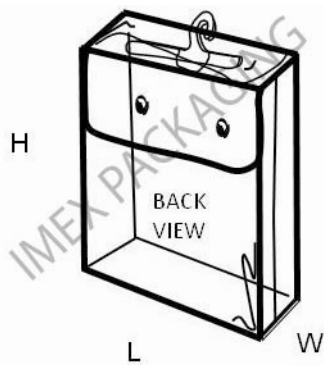

### Accessory Bags w/white nylon zipper & POM puller

Size (L x H x W)	IMEX Part #
9.5" x 11.5" (flat bag)	VZBF
9.5" x 11.5" x 1"	VZB1
9.5" x 11.5" x 2"	VZB2
9.5" x 11.5" x 3"	VZB3
9.5" x 11.5" x 4"	VZB4
9.5" x 11.5" x 5"	VZB5
9.5" x 11.5" x 6"	VZB6

Above: 4 gauge clear vinyl, clear sewn seams, white nylon zipper around top w/POM puller, no pockets, 288/carton.

*4 carton minimum*

## Textile Style Stock Bags

Accessory Bags w/hanger		
Size (L x H x W)	IMEX Part #	Gauge
6.5" x 11" x 1 + 3" flap	VTB611	4
Above: 4 gauge clear vinyl, heat sealed seams, flap with <b>PVC snaps</b> .		
9" x 11" x 0.5 + 4" flap	VTB0.5	5
9" x 11" x 1 + 4" flap	VTB1	5
9" x 11" x 2 + 5" flap	VTB92	6
9" x 11" x 2.5 + 5.5" flap	VTB92.5	6
Above: 5 or 6 gauge clear vinyl, heat sealed seams, flap with <b>metal snaps</b> , clear 109x hanger in top. 288/carton		
<b>4 carton minimum</b>		