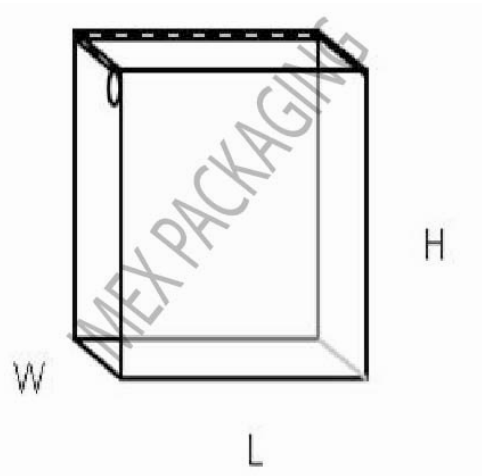

Textile Style Stock Bags

Accessory Bags w/white nylon zipper & POM puller

Size (L x H x W)	IMEX Part #
9.5" x 11.5" (flat bag)	VZBF
9.5" x 11.5" x 1"	VZB1
9.5" x 11.5" x 2"	VZB2
9.5" x 11.5" x 3"	VZB3
9.5" x 11.5" x 4"	VZB4
9.5" x 11.5" x 5"	VZB5
9.5" x 11.5" x 6"	VZB6

Above: 4 gauge clear vinyl, clear sewn seams, white nylon zipper around top w/POM puller, no pockets, 288/carton.

4 carton minimum