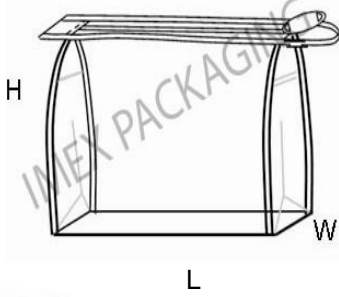

Cosmetic Style Stock Bags