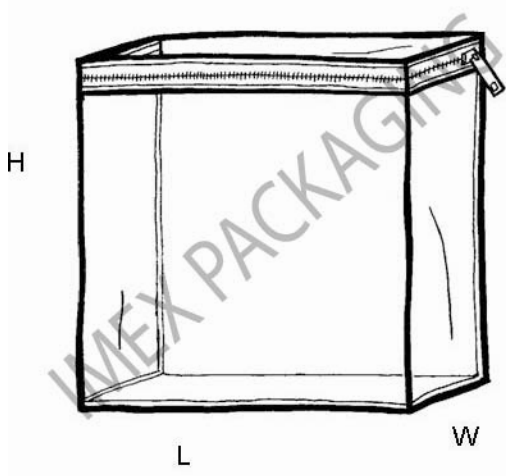

## Cosmetic Style Stock Bags

Zipper bag with rope handles	
Size (L x H x W)	IMEX Part #
6" x 8" x 1.5"	CV681RW1 *
8" x 6" x 1.5"	CV861RW1
8" x 6" x 1.5"	CV861RB1
8.5" X 8" X 2.5"	CV882RW1
6 gauge DPC, white or black (RW or RB) sewn seams, white or black rope handle(s) through grommets, 400/carton	
*packed 500/carton	

Security Purse Style	
Size (L x H x W)	IMEX Part #
10" x 6" x 5"	CVSPW or CVSPB
11" x 7" x 5"	CV1175W or CV1175B
8 gauge DPC, white or black (W or B) sewn seams, clear PVC handles, 300/carton	
1 Carton <i>Minimum</i>	

Snap Bag	
Size (L x H x W)	IMEX Part #
4.5" x 3.25" x 1.25" + 2.25" flap	CV431S
6" x 4" x 1.5" + 1.5" flap	CV641S
6 gauge DPC, heat sealed seams, white PP snap on flap, 500/carton	

All Cosmetic-Style Stock Bags are made with 6 or 8 gauge Double Polished Clear ("DPC") vinyl

## Textile Style Stock Bags

Accessory Bags	
Size (L x H x W)	IMEX Part #
12.5" x 15.5" x 2.5"	VBT2.5
12.5" x 15.5" x 4"	VBT4
Above: 4 gauge clear vinyl, clear sewn seams, white nylon zipper around 3 sides of top, 288/carton	
<b>4 carton minimum</b>	